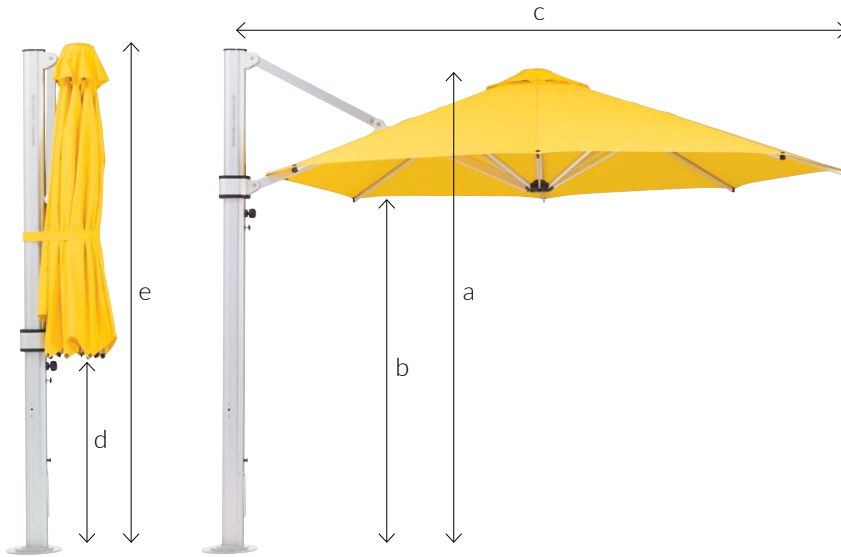

### FREESTANDING CANTILEVER BASE WITH INTERNAL WHEELS

A strong, durable cantilever umbrella freestanding base with hidden internal wheels and adjustable locking feet. Weighs up to 180kg when fully loaded with gravel.

### FREESTANDING HALF BASE

This clever freestanding base design provides more usable space under the umbrella. Weighs 230kg once filled with 8 x 50x50cm pavers.

*NZ Pat App No. 768055*