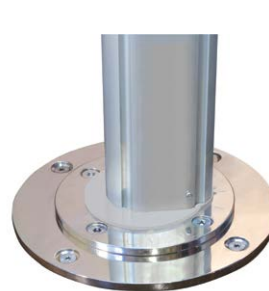

STAINLESS STEEL BASE PLATE

Optional base plate for composite decks or easy umbrella removal.